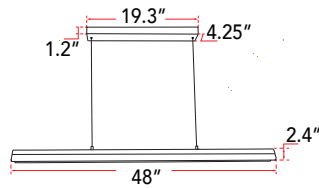

ABRA MODEL **10001PN-MB**

Two Bar up down pendant

FAMILY NAME **Eros**

UPC 00858083007801

FIXTURE MATERIAL				FIXTURE DIMENSIONS IN INCHES										
Frame Material	Finishes Available	Diffuser Type	Diffuser Finish	Diameter	Height	o.a.h	Width	Length	Ext	Weight	ADA	Location	Rating	Compliance
Steel	MB-Matte Black MB-Matte Black	Acrylic	White		2.4	10 to 120	4.5	48				Ceiling Mount only	Dry Location	cETL
LAMPING										Compatible Dimmers		Junction Box Type		SUPPLIED
Lamp Type	Lamp qty	Wattage	Max Wattage	Base	Kelvin	CRI	Initial Lumen's	Delivered Lumen's	Voltage	ELV		Standard 4 x 4 Octagon Box		10ft Cable
LED	2	21w	42w	Solid State Module	3000k	90+	3570	2499 estimated	120v	SPECIAL NOTES				