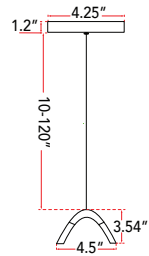

ABRA MODEL **10001PN-MB**

Two Bar up down pendant

FAMILY NAME **Eros**

UPC 00858083007801

FIXTURE MATERIAL				FIXTURE DIMENSIONS IN INCHES										
Frame Material	Finishes Available	Diffuser Type	Diffuser Finish	Diameter	Height	o.a.h	Width	Length	Ext	Weight	ADA	Location	Rating	Compliance
Steel	MB-Matte Black MB-Matte Black	Acrylic	White		2.4	10 to 120	4.5	48				Ceiling Mount only	Dry Location	cETL
LAMPING										Compatible Dimmers		Junction Box Type		SUPPLIED
Lamp Type	Lamp qty	Wattage	Max Wattage	Base	Kelvin	CRI	Initial Lumen's	Delivered Lumen's	Voltage	ELV		Standard 4 x 4 Octagon Box		10ft Cable
LED	2	21w	42w	Solid State Module	3000k	90+	3570	2499 estimated	120v	SPECIAL NOTES				