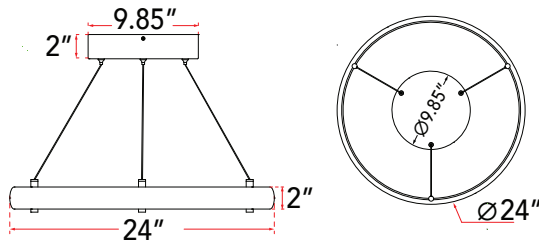

ABRA MODEL **10007PN-BZ**

Small Ring Pendant

FAMILY NAME **Sling**

UPC **00858083007849**

FIXTURE MATERIAL				FIXTURE DIMENSIONS IN INCHES										
Frame Material	Finishes Available	Diffuser Type	Diffuser Finish	Diameter	Height	o.a.h	Width	Length	Ext	Weight	ADA	Location	Rating	Compliance
Aluminum	BZ-Bronze TS-Titanium Silver	Acrylic	White	24	2	11 to 120	0.5	12		16		Ceiling Mount only	Damp Location	cETL
LAMPING										Compatible Dimmers		Junction Box Type		SUPPLIED
Lamp Type	Lamp qty	Wattage	Max Wattage	Base	Kelvin	CRI	Initial Lumen's	Delivered Lumen's	Voltage	ELV		Standard 4 x 4 Octagon Box		10ft Cable
LED	1	55w	55w	Solid State Module	3000k	90+	4675	3273 estimated	120v	SPECIAL NOTES				