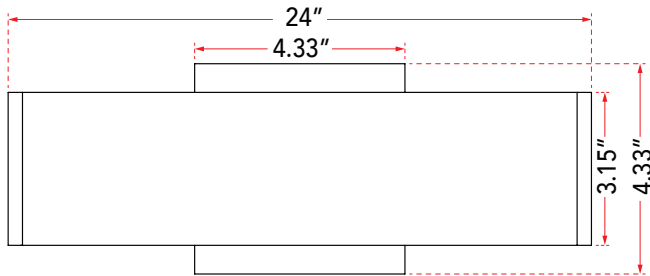

ABRA MODEL **20002WV-BB**

Up-Down Light 24" LED Vanity-Wall Bar

FAMILY NAME **Slim**

UPC **00858083007078**

FIXTURE MATERIAL				FIXTURE DIMENSIONS IN INCHES										
Frame Material	Finishes Available	Diffuser Type	Diffuser Finish	Diameter	Height	o.a.h	Width	Length	Ext	Weight	ADA	Location	Rating	Compliance
Aluminum	BB-Brushed Bronze BA-Brushed Aluminum	Acrylic	White		3.15	4.33	0.6	24	2	5.5	Compliant	Wall Mount only	Damp Location	cETL
LAMPING										Compatible Dimmers		Junction Box Type		SUPPLIED
Lamp Type	Lamp qty	Wattage	Max Wattage	Base	Kelvin	CRI	Initial Lumen's	Delivered Lumen's	Voltage	ELV		Standard 4 x 4 Octagon Box		
LED	2	12w	24w	Solid State Module	3000k	90+	2040	1428 estimated	120v	SPECIAL NOTES				