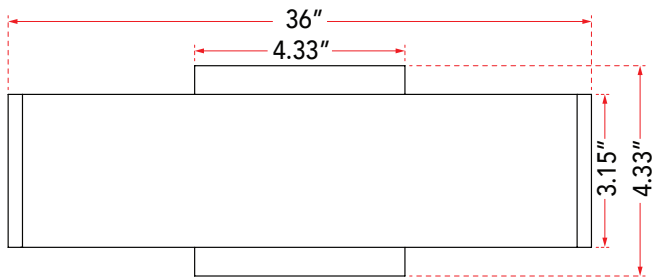

ABRA MODEL **20003WV-BB** Up-Down Light 36" LED Vanity-Wall Bar
 FAMILY NAME **Slim** UPC **00858083007092**

FIXTURE MATERIAL				FIXTURE DIMENSIONS IN INCHES										
Frame Material	Finishes Available	Diffuser Type	Diffuser Finish	Diameter	Height	o.a.h	Width	Length	Ext	Weight	ADA	Location	Rating	Compliance
Aluminum	BB-Brushed Bronze BA-Brushed Aluminum	Acrylic	White		3.15	4.33	0.6	36	2	8.5	Compliant	Wall Mount only	Damp Location	cETL
LAMPING										Compatible Dimmers		Junction Box Type		SUPPLIED
Lamp Type	Lamp qty	Wattage	Max Wattage	Base	Kelvin	CRI	Initial Lumen's	Delivered Lumen's	Voltage	ELV		Standard 4 x 4 Octagon Box		
LED	2	15w	30w	Solid State Module	3000k	90+	2550	1785 estimated	120v	SPECIAL NOTES				