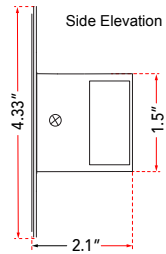

ABRA MODEL **20017WV-CH**

Vertical or Horizontal Mount 24" Dimmable LED Vanity Bar

FAMILY NAME **Sabre**

UPC **00858083007931**

FIXTURE MATERIAL				FIXTURE DIMENSIONS IN INCHES										
Frame Material	Finishes Available	Diffuser Type	Diffuser Finish	Diameter	Height	o.a.h	Width	Length	Ext	Weight	ADA	Location	Rating	Compliance
Aluminum	CH-Chrome BA-Brushed Aluminum	Acrylic	White		1.5	4.33		24	2.1		Compliant	Wall Mount only	Damp Location	cETL
LAMPING										Compatible Dimmers		Junction Box Type		SUPPLIED
Lamp Type	Lamp qty	Wattage	Max Wattage	Base	Kelvin	CRI	Initial Lumen's	Delivered Lumen's	Voltage	Most Dimmers		Standard 4 x 4 Octagon Box		
LED	1	20w	20w	Solid State Module	3000k	90+	1700	1190 estimated	120v	SPECIAL NOTES				