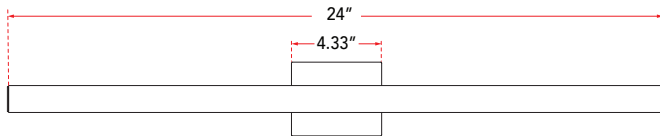

ABRA MODEL **20017WV-CH**

Vertical or Horizontal Mount 24" Dimmable LED Vanity Bar

FAMILY NAME **Sabre**

UPC **00858083007931**

FIXTURE MATERIAL				FIXTURE DIMENSIONS IN INCHES										
Frame Material	Finishes Available	Diffuser Type	Diffuser Finish	Diameter	Height	o.a.h	Width	Length	Ext	Weight	ADA	Location	Rating	Compliance
Aluminum	CH-Chrome BA-Brushed Aluminum	Acrylic	White		1.5	4.33		24	2.1		Compliant	Wall Mount only	Damp Location	cETL
LAMPING										Compatible Dimmers		Junction Box Type		SUPPLIED
Lamp Type	Lamp qty	Wattage	Max Wattage	Base	Kelvin	CRI	Initial Lumen's	Delivered Lumen's	Voltage	Most Dimmers		Standard 4 x 4 Octagon Box		
LED	1	20w	20w	Solid State Module	3000k	90+	1700	1190 estimated	120v	SPECIAL NOTES				