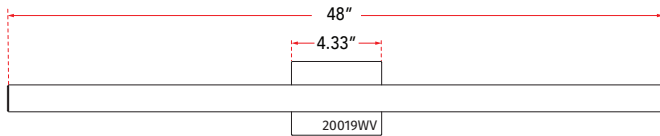

ABRA MODEL **20019WV-CH**

**Vertical or Horizontal Mount 48" Dimmable LED Vanity Bar**

FAMILY NAME **Sabre**

UPC **00858083007979**

FIXTURE MATERIAL				FIXTURE DIMENSIONS IN INCHES										
Frame Material	Finishes Available	Diffuser Type	Diffuser Finish	Diameter	Height	o.a.h	Width	Length	Ext	Weight	ADA	Location	Rating	Compliance
Aluminum	CH-Chrome BA-Brushed Aluminum	Acrylic	White		1.5	4.33		48	2.1		Compliant	Wall Mount only	Damp Location	cETL T-24
LAMPING										Compatible Dimmers		Junction Box Type		SUPPLIED
Lamp Type	Lamp qty	Wattage	Max Wattage	Base	Kelvin	CRI	Initial Lumen's	Delivered Lumen's	Voltage	Most Dimmers		Standard 4 x 4 Octagon Box		
LED	1	44w	44w	Solid State Module	3000k	90+	3740	2618 estimated	120v	SPECIAL NOTES				