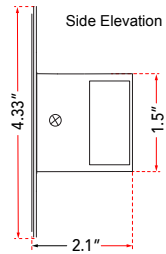

ABRA MODEL **20019WV-CH**

**Vertical or Horizontal Mount 48" Dimmable LED Vanity Bar**

FAMILY NAME **Sabre**

UPC **00858083007979**

FIXTURE MATERIAL				FIXTURE DIMENSIONS IN INCHES										
Frame Material	Finishes Available	Diffuser Type	Diffuser Finish	Diameter	Height	o.a.h	Width	Length	Ext	Weight	ADA	Location	Rating	Compliance
Aluminum	CH-Chrome BA-Brushed Aluminum	Acrylic	White		1.5	4.33		48	2.1		Compliant	Wall Mount only	Damp Location	cETL T-24
LAMPING										Compatible Dimmers		Junction Box Type		SUPPLIED
Lamp Type	Lamp qty	Wattage	Max Wattage	Base	Kelvin	CRI	Initial Lumen's	Delivered Lumen's	Voltage	Most Dimmers		Standard 4 x 4 Octagon Box		
LED	1	44w	44w	Solid State Module	3000k	90+	3740	2618 estimated	120v	SPECIAL NOTES				