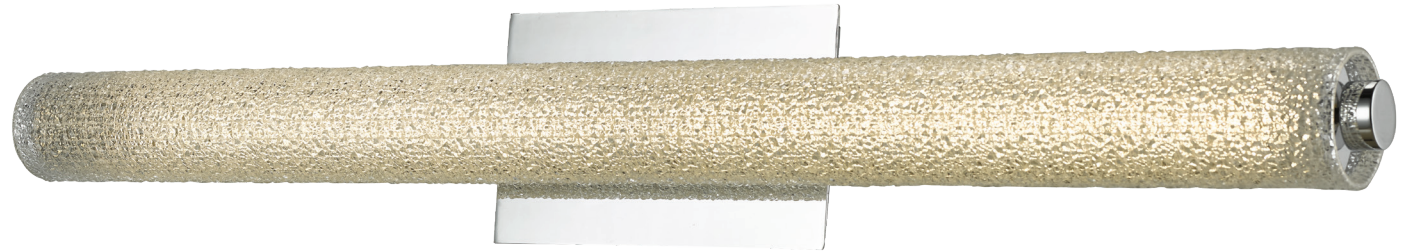

ABRA MODEL **20095WV-CH**

**31" Hand Blown Diamond Glass Tube LED Vanity**

FAMILY NAME **Radius**

UPC **00858083007467**

FIXTURE MATERIAL				FIXTURE DIMENSIONS IN INCHES										
Frame Material	Finishes Available	Diffuser Type	Diffuser Finish	Diameter	Height	o.a.h	Width	Length	Ext	Weight	ADA	Location	Rating	Compliance
Metal	CH-Chrome BN-Brushed Nickel	Glass	Diamond		2.4	4.7		31.6	3.25	6.5	Compliant	Wall Mount only	Damp Location	cETL
LAMPING										Compatible Dimmers		Junction Box Type		SUPPLIED
Lamp Type	Lamp qty	Wattage	Max Wattage	Base	Kelvin	CRI	Initial Lumen's	Delivered Lumen's	Voltage			Standard 4 x 4 Octagon Box		
LED	1	36w	36w	Solid State Module	3000k	90+	3060	2142 estimated	120v					
SPECIAL NOTES														