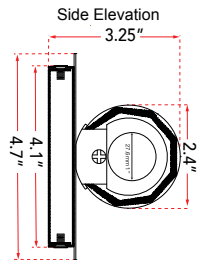

ABRA MODEL **20095WV-CH**

**31" Hand Blown Diamond Glass Tube LED Vanity**

FAMILY NAME **Radius**

UPC **00858083007467**

FIXTURE MATERIAL				FIXTURE DIMENSIONS IN INCHES										
Frame Material	Finishes Available	Diffuser Type	Diffuser Finish	Diameter	Height	o.a.h	Width	Length	Ext	Weight	ADA	Location	Rating	Compliance
Metal	CH-Chrome BN-Brushed Nickel	Glass	Diamond		2.4	4.7		31.6	3.25	6.5	Compliant	Wall Mount only	Damp Location	cETL
LAMPING										Compatible Dimmers		Junction Box Type		SUPPLIED
Lamp Type	Lamp qty	Wattage	Max Wattage	Base	Kelvin	CRI	Initial Lumen's	Delivered Lumen's	Voltage			Standard 4 x 4 Octagon Box		
LED	1	36w	36w	Solid State Module	3000k	90+	3060	2142 estimated	120v					
SPECIAL NOTES														