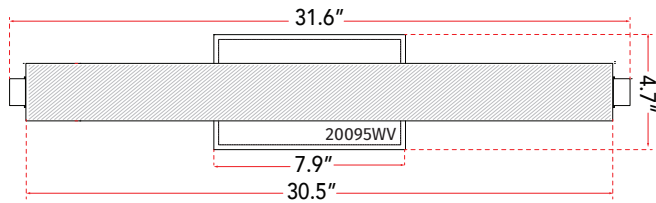

ABRA MODEL **20095WV-CH**

**31" Hand Blown Diamond Glass Tube LED Vanity**

FAMILY NAME **Radius**

UPC **00858083007467**

FIXTURE MATERIAL				FIXTURE DIMENSIONS IN INCHES										
Frame Material	Finishes Available	Diffuser Type	Diffuser Finish	Diameter	Height	o.a.h	Width	Length	Ext	Weight	ADA	Location	Rating	Compliance
Metal	CH-Chrome BN-Brushed Nickel	Glass	Diamond		2.4	4.7		31.6	3.25	6.5	Compliant	Wall Mount only	Damp Location	cETL
LAMPING										Compatible Dimmers		Junction Box Type		SUPPLIED
Lamp Type	Lamp qty	Wattage	Max Wattage	Base	Kelvin	CRI	Initial Lumen's	Delivered Lumen's	Voltage			Standard 4 x 4 Octagon Box		
LED	1	36w	36w	Solid State Module	3000k	90+	3060	2142 estimated	120v					
SPECIAL NOTES														