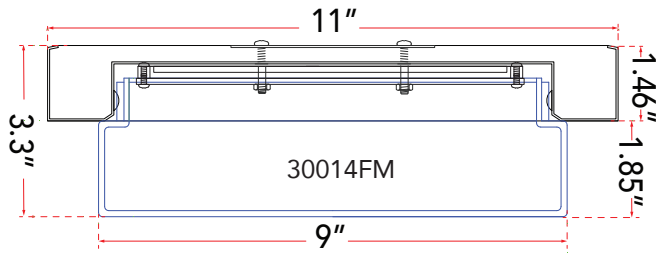

ABRA MODEL **30014FM-BZ**

**11" Stepped Opal Glass Flushmount with High Output Dimmable LED**

FAMILY NAME **Step**

UPC **0085**

FIXTURE MATERIAL				FIXTURE DIMENSIONS IN INCHES										
Frame Material	Finishes Available	Diffuser Type	Diffuser Finish	Diameter	Height	o.a.h	Width	Length	Ext	Weight	ADA	Location	Rating	Compliance
Metal	BZ- Bronze BN-Brushed Nickel, CH- Chrome	Glass	Opal	11	3.3	3.3				4		Ceiling Mount only	Damp Location	cETL T-24
LAMPING										Compatible Dimmers		Junction Box Type		SUPPLIED
Lamp Type	Lamp qty	Wattage	Max Wattage	Base	Kelvin	CRI	Initial Lumen's	Delivered Lumen's	Voltage			Standard 4 x 4 Octagon Box		
LED	1	16w	16w	Solid State Module	3000k	90+	1360	952 estimated	120v					
SPECIAL NOTES														