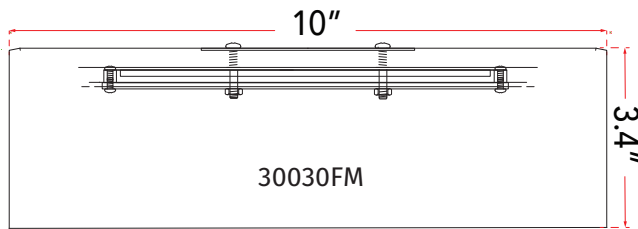

ABRA MODEL **30030FM-BN**

10" Metal Cylinder and Frosted Glass Flushmount with High Output Dimmable LED

FAMILY NAME **Bongo**

UPC **00858083007580**

FIXTURE MATERIAL				FIXTURE DIMENSIONS IN INCHES										
Frame Material	Finishes Available	Diffuser Type	Diffuser Finish	Diameter	Height	o.a.h	Width	Length	Ext	Weight	ADA	Location	Rating	Compliance
Metal	BN-Brushed Nickel	Glass	Frosted	10	3.4	3.4				4.5		Ceiling Mount only	Damp Location	cETL T-24
LAMPING										Compatible Dimmers		Junction Box Type		SUPPLIED
Lamp Type	Lamp qty	Wattage	Max Wattage	Base	Kelvin	CRI	Initial Lumen's	Delivered Lumen's	Voltage			Standard 4 x 4 Octagon Box		
LED	1	16w	30w	Solid State Module	3000k	90+	1360	952 estimated	120v					
SPECIAL NOTES														