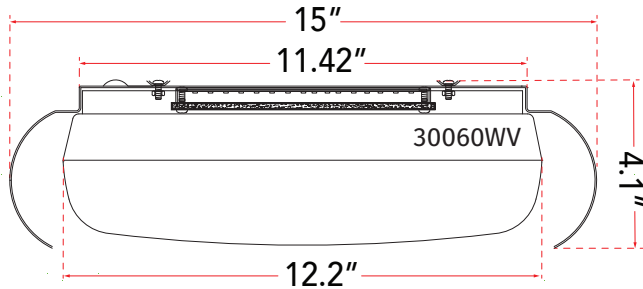

ABRA MODEL **30060FM-WH**      **15" Curved Metal Frame with Opal Glass Diffuser**  
 FAMILY NAME **Euphoria**      **UPC 00858083007665**

FIXTURE MATERIAL				FIXTURE DIMENSIONS IN INCHES										
Frame Material	Finishes Available	Diffuser Type	Diffuser Finish	Diameter	Height	o.a.h	Width	Length	Ext	Weight	ADA	Location	Rating	Compliance
Metal	WH-White BZ-Bronze	Glass	Frosted	15	4.1	4.1				9		Ceiling Mount only	Damp Location	cETLus
LAMPING										Compatible Dimmers		Junction Box Type		SUPPLIED
Lamp Type	Lamp qty	Wattage	Max Wattage	Base	Kelvin	CRI	Initial Lumen's	Delivered Lumen's	Voltage			Standard 4 x 4 Octagon Box		
LED	1	20w	20w	Solid State Module	3000k	90+	1700	1190 estimated	120v					
SPECIAL NOTES														