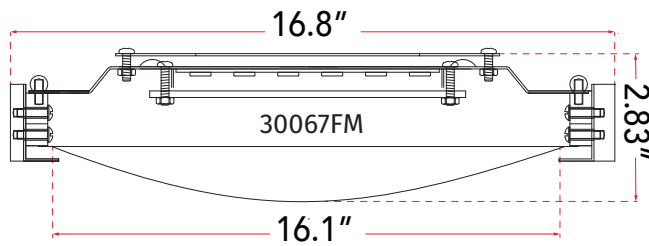

ABRA MODEL **30067FM-CH**

17" Low Profile Frosted Glass Flushmount with High Output Dimmable LED

FAMILY NAME **Halo**

UPC **00858083007740**

FIXTURE MATERIAL				FIXTURE DIMENSIONS IN INCHES										
Frame Material	Finishes Available	Diffuser Type	Diffuser Finish	Diameter	Height	o.a.h	Width	Length	Ext	Weight	ADA	Location	Rating	Compliance
Metal	CH-Chrome BN-Brushed Nickel	Glass	Frosted	16.8	2.75	2.83				9		Ceiling Mount only	Damp Location	cETL T-24
LAMPING										Compatible Dimmers		Junction Box Type		SUPPLIED
Lamp Type	Lamp qty	Wattage	Max Wattage	Base	Kelvin	CRI	Initial Lumen's	Delivered Lumen's	Voltage			Standard 4 x 4 Octagon Box		
LED	1	29w	29w	Solid State Module	3000k	90+	2465	1726 estimated	120v					
SPECIAL NOTES														