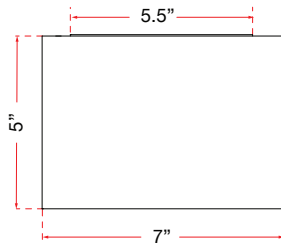

ABRA MODEL **500130DW-SL**

Wet Location Miter Glass LED Wall

FAMILY NAME **Loki**

UPC **00810035190764**

50014ODW

FIXTURE MATERIAL				FIXTURE DIMENSIONS IN INCHES										
Frame Material	Finishes Available	Diffuser Type	Diffuser Finish	Diameter	Height	o.a.h	Width	Length	Ext	Weight	ADA	Location	Rating	Compliance
Steel	SL-Silica MB-Matt Black,316STS-Stainless Steel	Glass	Frosted		18.7	13.6	7		5	12		Wall Mount only	Wet Location	cETL
LAMPING										Compatible Dimmers	Junction Box Type	SUPPLIED		
Lamp Type	Lamp qty	Wattage	Max Wattage	Base	Kelvin	CRI	Initial Lumen's	Delivered Lumen's	Voltage		Standard 4 x 4 Octagon Box			
LED	1	18w	18w	Solid State Module	3000k	90+	1530	1071 estimated	120v					
SPECIAL NOTES														