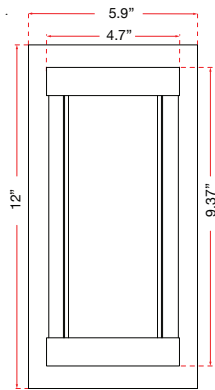

ABRA MODEL **500130DW-SL**

Wet Location Miter Glass LED Wall

FAMILY NAME **Loki**

UPC **00810035190764**

50014ODW

FIXTURE MATERIAL				FIXTURE DIMENSIONS IN INCHES										
Frame Material	Finishes Available	Diffuser Type	Diffuser Finish	Diameter	Height	o.a.h	Width	Length	Ext	Weight	ADA	Location	Rating	Compliance
Steel	SL-Silica MB-Matt Black,316STS-Stainless Steel	Glass	Frosted		18.7	13.6	7		5	12		Wall Mount only	Wet Location	cETL
LAMPING										Compatible Dimmers	Junction Box Type	SUPPLIED		
Lamp Type	Lamp qty	Wattage	Max Wattage	Base	Kelvin	CRI	Initial Lumen's	Delivered Lumen's	Voltage		Standard 4 x 4 Octagon Box			
LED	1	18w	18w	Solid State Module	3000k	90+	1530	1071 estimated	120v					
SPECIAL NOTES														