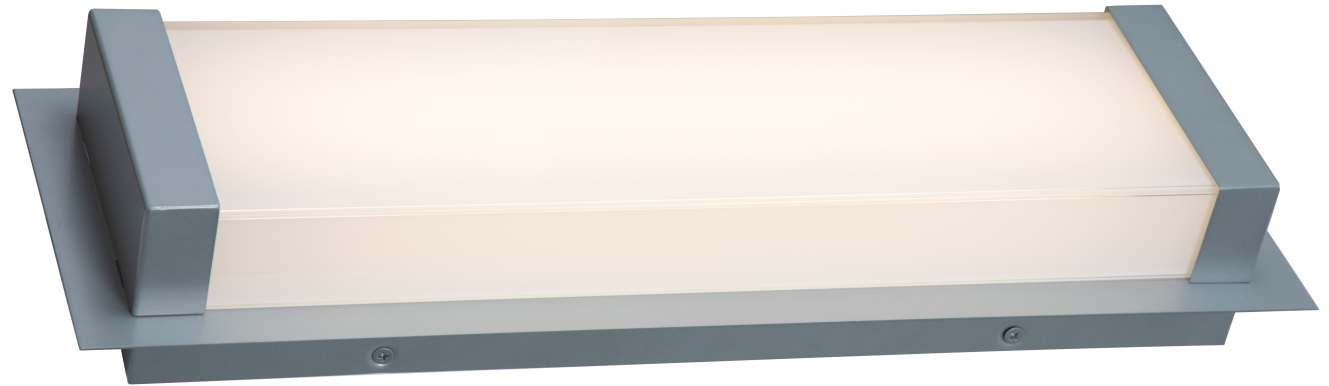

ABRA MODEL 500150DW-SL

Wet Location Wall Fixture

FAMILY NAME Atom

UPC 00810035190825

500150DW

FIXTURE MATERIAL				FIXTURE DIMENSIONS IN INCHES										
Frame Material	Finishes Available	Diffuser Type	Diffuser Finish	Diameter	Height	o.a.h	Width	Length	Ext	Weight	ADA	Location	Rating	Compliance
Steel	SL-Silica MB-Matt Black,316STS-Stainless Steel	Glass	Frosted		18.1	18.1	5.9		2.9	6	Compliant	Wall Mount only	Wet Location	cETL
LAMPING										Compatible Dimmers		Junction Box Type		SUPPLIED
Lamp Type	Lamp qty	Wattage	Max Wattage	Base	Kelvin	CRI	Initial Lumen's	Delivered Lumen's	Voltage			Standard 4 x 4 Octagon Box		
LED	1	18w	18w	Solid State Module	3000k	90+	1530	1071 estimated	120v					
SPECIAL NOTES														