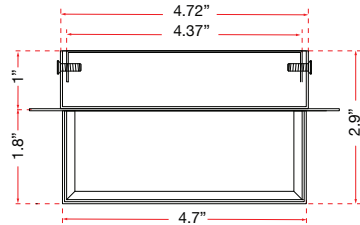

ABRA MODEL 500150DW-SL

Wet Location Wall Fixture

FAMILY NAME Atom

UPC 00810035190825

500150DW

FIXTURE MATERIAL				FIXTURE DIMENSIONS IN INCHES										
Frame Material	Finishes Available	Diffuser Type	Diffuser Finish	Diameter	Height	o.a.h	Width	Length	Ext	Weight	ADA	Location	Rating	Compliance
Steel	SL-Silica MB-Matt Black,316STS-Stainless Steel	Glass	Frosted		18.1	18.1	5.9		2.9	6	Compliant	Wall Mount only	Wet Location	cETL
LAMPING										Compatible Dimmers		Junction Box Type		SUPPLIED
Lamp Type	Lamp qty	Wattage	Max Wattage	Base	Kelvin	CRI	Initial Lumen's	Delivered Lumen's	Voltage			Standard 4 x 4 Octagon Box		
LED	1	18w	18w	Solid State Module	3000k	90+	1530	1071 estimated	120v					
SPECIAL NOTES														