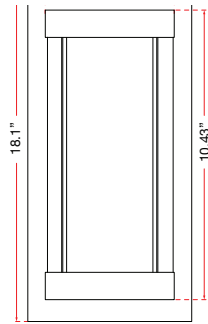

ABRA MODEL 500150DW-SL

Wet Location Wall Fixture

FAMILY NAME Atom

UPC 00810035190825

500150DW

FIXTURE MATERIAL				FIXTURE DIMENSIONS IN INCHES										
Frame Material	Finishes Available	Diffuser Type	Diffuser Finish	Diameter	Height	o.a.h	Width	Length	Ext	Weight	ADA	Location	Rating	Compliance
Steel	SL-Silica MB-Matt Black,316STS-Stainless Steel	Glass	Frosted		18.1	18.1	5.9		2.9	6	Compliant	Wall Mount only	Wet Location	cETL
LAMPING										Compatible Dimmers		Junction Box Type		SUPPLIED
Lamp Type	Lamp qty	Wattage	Max Wattage	Base	Kelvin	CRI	Initial Lumen's	Delivered Lumen's	Voltage			Standard 4 x 4 Octagon Box		
LED	1	18w	18w	Solid State Module	3000k	90+	1530	1071 estimated	120v					
SPECIAL NOTES														