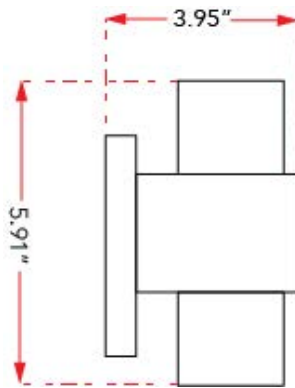

ABRA MODEL **50067ODW-MB** Wet Location Up-Down Light Wall Washer
 Family Name **Optics** UPC 00810035191105

FIXTURE MATERIAL			
Frame Material	Finishes Available	Diffuser	
		Type	Finish
Steel	SL-Silica MB-Matte Black		Clear

DIMENSIONS IN INCHES								
Fixture			Diffuser		Back-Plate			
Width	Height	Ext	Diam	Height	Diam	Width	Depth	
4.72	5.91	3.95						

CERTIFICATION		
Location	Rating	Compliance
Wall	Damp	cETLus

LAMPING									
Lamp Type	Lamp qty	Wattage	Max Wattage	Base	Kelvin	CRI	Initial Lumen's	Delivered Lumen's	Voltage
LED	2	6w	12w	Solid State Module	3000	90	1020	714 estimated	120v