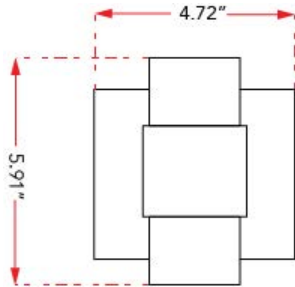

ABRA MODEL **50067ODW-MB** Wet Location Up-Down Light Wall Washer
 Family Name **Optics** UPC 00810035191105

FIXTURE MATERIAL			
Frame Material	Finishes Available	Diffuser	
		Type	Finish
Steel	SL-Silica MB-Matte Black		Clear

DIMENSIONS IN INCHES								
Fixture			Diffuser		Back-Plate			
Width	Height	Ext	Diam	Height	Diam	Width	Depth	
4.72	5.91	3.95						

CERTIFICATION		
Location	Rating	Compliance
Wall	Damp	cETLus

LAMPING									
Lamp Type	Lamp qty	Wattage	Max Wattage	Base	Kelvin	CRI	Initial Lumen's	Delivered Lumen's	Voltage
LED	2	6w	12w	Solid State Module	3000	90	1020	714 estimated	120v