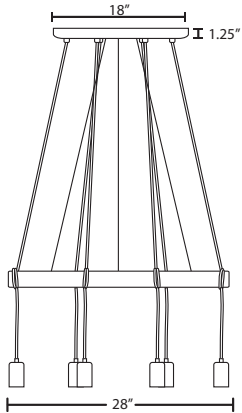

CIRQUE

120V PENDANTS

location:
DAMP

SPECIFICATIONS:

DESCRIPTION

6-light suspension pendant with wooden ring.

LAMPING

Standard: 60W Medium-based 120V, lamp not included. Dimmable with standard incandescent dimmer (not included).

CANOPY

6-light canopy. Plated stamped steel construction.

MOUNTING

Installs directly to a 4" octagonal ceiling box. Suitable for sloped ceilings.

LABELS

UL or ETL Listed. Suitable for Damp Locations (interior use only). Consult factory concerning lower wattage labeling for energy requirements.