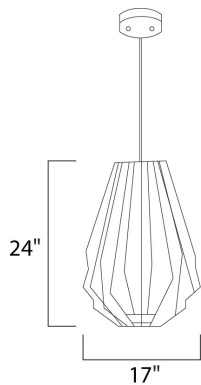

**FINISHES OPTION**

Uddo UD

**MATERIAL**

Wood

**RATINGS**

Dry Location  
Dimmable  
LED

**ADDITIONAL**

INSTALL UP/DOWN:  
SLOPE: 120  
OPERATING TEMPERATURE:  
-20°C (-4°F), 40°C (104°F)

**MEASUREMENTS**

DIMENSION : 17." L x 17." W x 24." H  
MAX OAH : 155." OAH  
HANGING WEIGHT : 7.23 lb

**LAMPING**

INPUT VOLTAGE : 120V  
LUMENS : 700 Rated (0 Del.)  
BULB : 1 x 10W LED (INCLUDED), 10W Total  
DIMMABLE : Dimmable  
CRI : 80+ CRI  
COLOR\_TEMP : 3000K