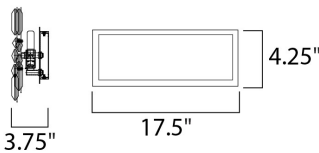

PRODUCT DESCRIPTION

Two layers of a geometric frame of steel, finished in Polished Chrome, are embedded with various Beveled Crystal Pendants to create a 3-Dimensional look of elegance and beauty. The Paradigm provides bling for the bath.

FINISHES OPTION

Polished Chrome PC

GLASS

Beveled Crystal BC

MATERIAL

Steel + Crystal

RATINGS

cETLusDry Location
ADA
Dimmable

ADDITIONAL

INSTALL UP/DOWN: All
RATED LIFE 2000 Hours
OPERATING TEMPERATURE:
-20°C (-4°F), 40°C (104°F)

MEASUREMENTS

DIMENSION : 23.5" W x 8.25" H x 3.75" Ext
MAX OAH : 17.5" W x 4.25" H
HANGING WEIGHT : 7.15 lb

LAMPING

INPUT VOLTAGE : 120V
LUMENS : 0 Rated (0 Del.)
BULB : 6 x 40W (INCLUDED), 240W Total
DIMMABLE : Dimmable

Always consult a qualified electrician before installing any lighting product.

WESTERN DISTRIBUTION CENTER (HEADQUARTER)
253 NORTH VINELAND AVE | CITY OF INDUSTRY, CA 91746

EASTERN DISTRIBUTION CENTER
4200 SHIRLEY DR. | ATLANTA, GA 30336

P. 626.956.4200 | F. 626.956.4225 | maximlighting.com