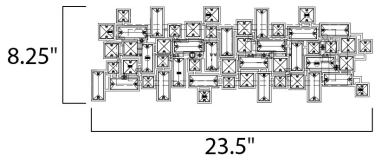

PRODUCT DESCRIPTION

Two layers of a geometric frame of steel, finished in Polished Chrome, are embedded with various Beveled Crystal Pendants to create a 3-Dimensional look of elegance and beauty. The Paradigm provides bling for the bath.

ADDITIONAL

INSTALL UP/DOWN: All
RATED LIFE 2000 Hours
OPERATING TEMPERATURE:
-20°C (-4°F), 40°C (104°F)

MEASUREMENTS

DIMENSION : 23.5" W x 8.25" H x 3.75" Ext
MAX OAH : 17.5" W x 4.25" H
HANGING WEIGHT : 7.15 lb