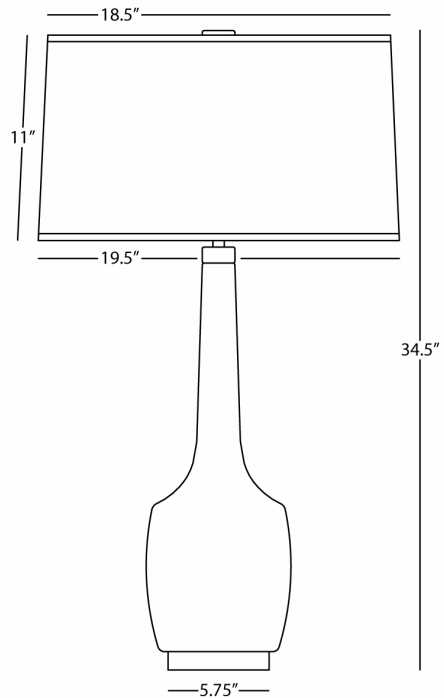

DELILAH

AM701

Table Lamp

1-150W Max.

Bulb Type: A

Switch: Hi-Lo Dimming

Antique Brass Finish

Amethyst Glazed Ceramic

Oyster Linen Shade w/ Self-Fabric

Top and Bottom Diffuser

See Audrey/ Delilah Table for Color Options

** Available for Quick SHIP **