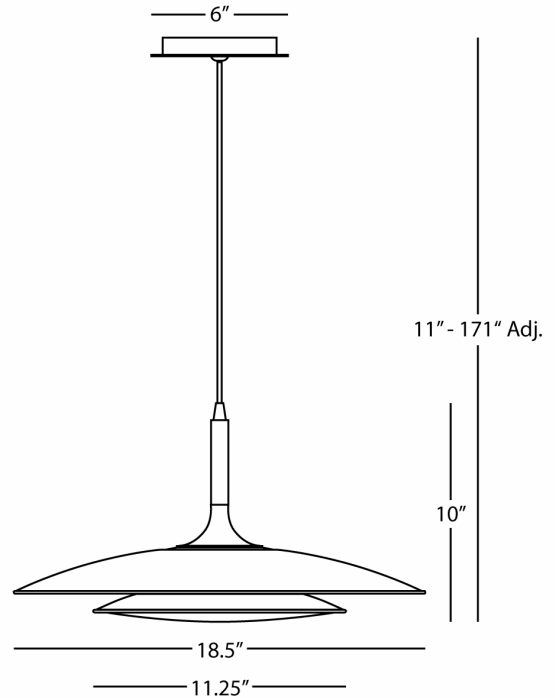

AXIOM

B3390

Pendant

3 - 35W Max.

Bulb Type: 120V G9 Bi-Pin Halogen

Bulbs Included

Direct Wire

Gloss Black Finish

Frosted, White Cased Glass Diffuser

Susp. Hardware: 12ft Black Fabric Wrapped Cord

FINISH OPTIONS:

3390 - Polished Gold

S3390 - Polished Nickel

**** Available for Quick SHIP ****