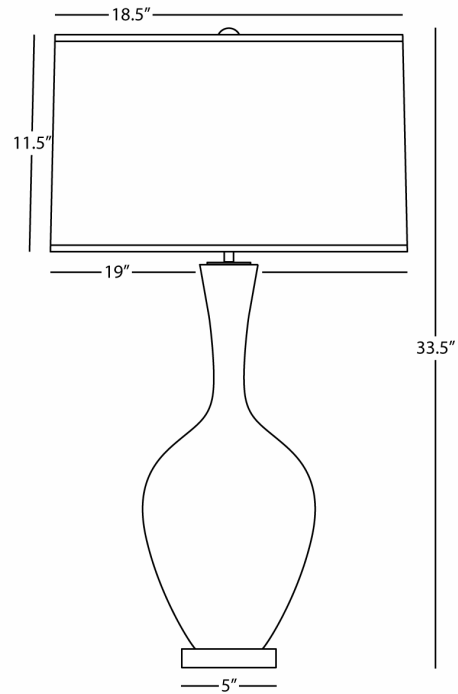

AUDREY

EB980

Table Lamp

1 - 150W Max.

Bulb Type: A

Switch: Hi-Lo Dimming

Egg Blue Glazed Ceramic

Lucite Base

Fondine Fabric Shade

See Audrey/ Delilah Table for Color Options

** Available for Quick SHIP **