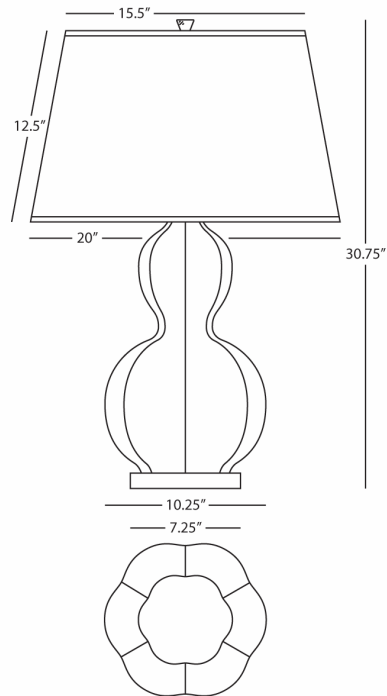

** Available for Quick SHIP **