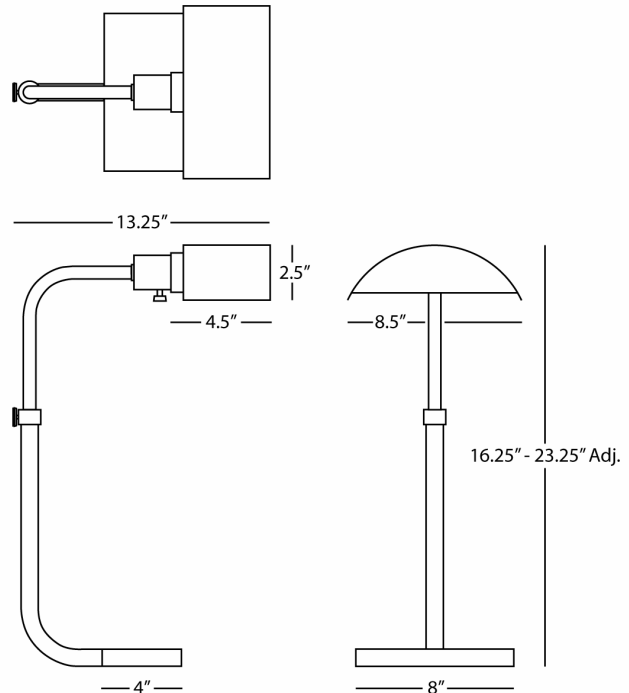

KOLEMAN

S460

Adjustable Task Table Lamp

1-60W Max.

Bulb Type: B11 Torpedo

Switch: Hi-Lo Dimming

Polished Nickel Finish

Metal Shade

FINISH OPTIONS:

460 - Aged Brass

Z460 - Deep Patina Bronze

** Available for Quick SHIP **