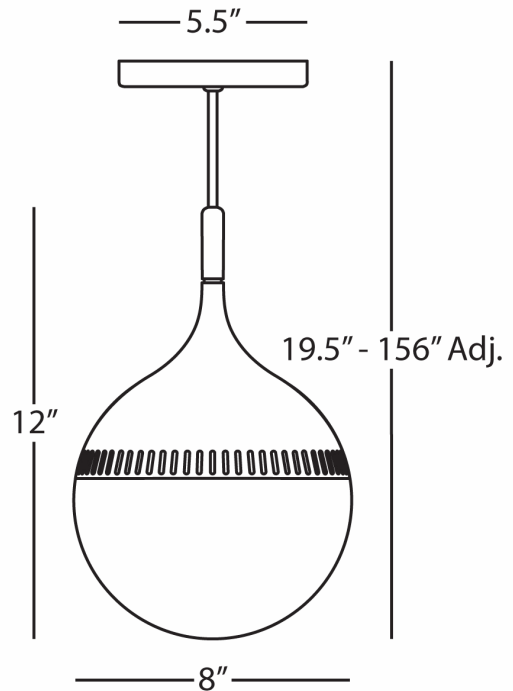

JONATHAN ADLER

RIO

S792

Small Pendant

1 - 40W Max.

Bulb Type: A

Direct Wire

Polished Nickel Finish

White Glass Shade

Susp. Hardware: 12ft Black Fabric Wrapped Cord

FINISH OPTIONS:

792 - Antique Brass

Z792 - Deep Patina Bronze

**\*\* Available for Quick SHIP \*\***