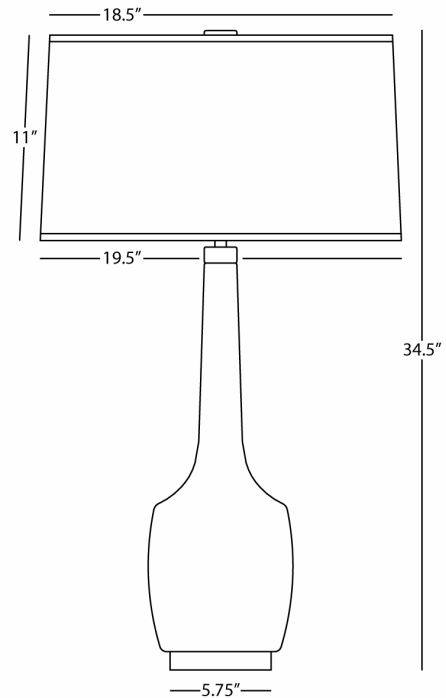

DELILAH

SU701

Table Lamp

1-150W Max.

Bulb Type: A

Switch: Hi-Lo Dimming

Antique Brass Finish

Sunset Yellow Glazed Ceramic

Oyster Linen Shade w/ Self-Fabric

Top and Bottom Diffuser

See Audrey/ Delilah Table for Color Options

** Available for Quick SHIP **