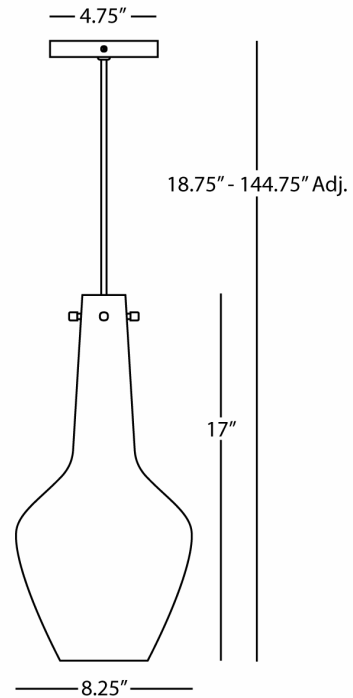

JONATHAN ADLER

CAPRI

WH734

Tall Pendant

1 -100W Max.

Bulb Type: A

Direct Wire Only

White Cased Glass w/ Polished Nickel Accents

Susp. Hardware: 11 Ft. White Cord

**\*\* Available for Quick SHIP \*\***