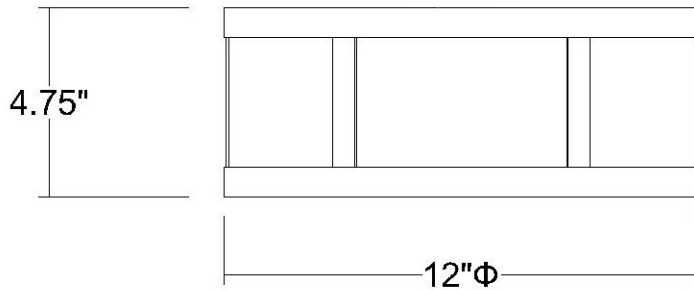

TP7594 BUTLER CONVERTIBLE FLUSHMOUNT

can convert to pendant

Description:	Butler flushmount
Finish:	Polished chrome
Dimensions:	12" dia. x 4.75" H
Bulbs:	2 x 40W
Sockets:	120V E26 base
Shade:	Coarse cream linen with opal acrylic diffuser
Installed Weight:	5 lbs.
Certification:	c UL

Material:	Fabric and steel
Glass:	NA
Canopy Dimensions:	5" dia.
Mounting Holes:	2.75" apart
Switch:	NA
Stems:	Polished chrome, 12' wire, 45" stems (3-12", 1-6", 1-3")
Dimmable:	Yes