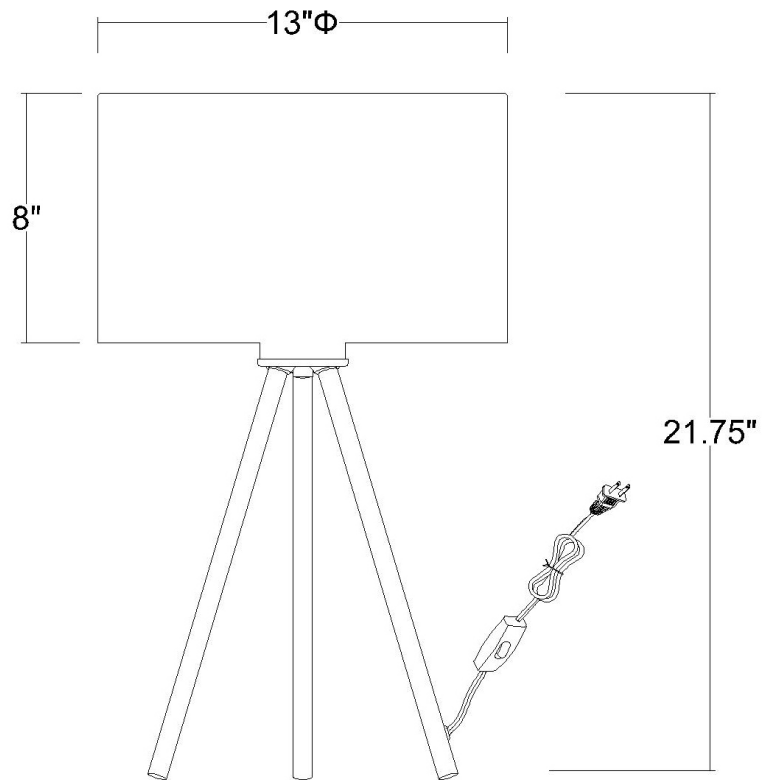

# TT80092BK

## LISBON 1-LIGHT TABLE LAMP

<b>Description:</b>	Lisbon 1-Light Table Lamp
<b>Finish:</b>	Matte Black
<b>Dimensions:</b>	13" Dia. x 21-3/4" H
<b>Bulbs:</b>	1-100W Med.
<b>Installed Weight:</b>	2.4 lbs.
<b>Certification:</b>	ETL

<b>Material:</b>	Steel and cork
<b>Shade:</b>	Cork
<b>Shade Dimensions:</b>	13" Dia. x 8" H
<b>Glass:</b>	NA
<b>Cord:</b>	6' black plug-in
<b>Switch:</b>	On/Off Line