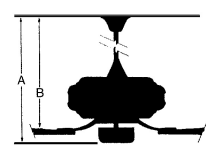

Image File Name: F402-ORB.jpg

MEASUREMENTS

Blade Finish: Reversible Blades: **No**
 Blade Material: **ABS Construction** Slope: **No**
 Blade Sweep: 42" No. of Blades: 6 Blade Pitch: 20 degrees Hanging Weight: 30.09
 Downrod 1: 6 Downrod 1 Outside Dia: 0.75 Downrod 2: Downrod 2 Outside Dia:
 Ceiling to Lowest Point: (Dim A) 18.5 Ceiling to Blade (Dim B) 17.0 Lead Wire: 80" Motor Size: 82x25mm