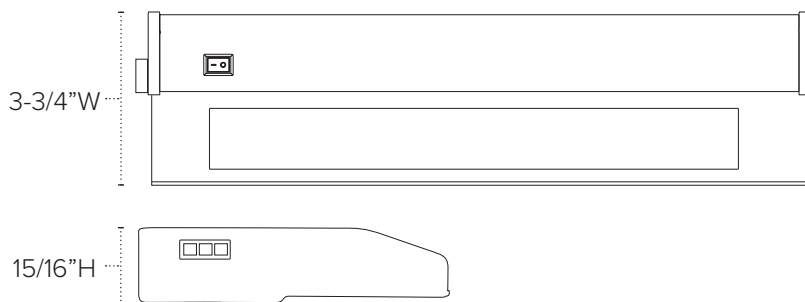

Technical Information

Series	043X
Input Voltage	120V AC, 60Hz
CCT	2700K
CRI	99+
Wattage	Up to 80W (see individual product)
Lumens	Up to 346Lm (see individual product)
Beam Angle	120°
Max Run	600W
Dimmable	1-100%
Mounting	Surface mount
Rating	cULus Listed (dry location)
Rated Life	8,000 hrs