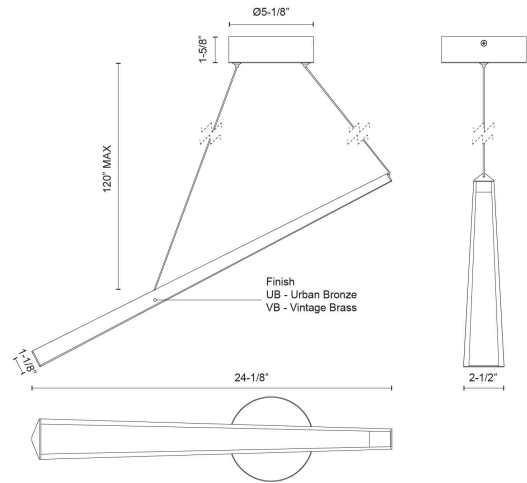

Lex 24-in Linear Pendant

Model	Color Temperature	Wattage	Voltage	Total Lumens	Delivered Lumens	Dimmer Support (Optional, Not Included)
LP68124 LP68124-UB-UNV LP68124-VB-UNV	3000K	15W	120-277V	1230lm	550lm* (UB) 630lm* (VB)	TRIAC/ELV

SPECIFICATION DETAILS

Fixture Dimensions	L24-1/8" x W2-1/2" x H1-1/8"
Canopy Dimensions	D5-1/8" x H1-5/8"
Minimum Hang Height	15"
Location	Dry
Diffuser Details	White Acrylic Diffuser
Dimming Range	100% - 10%
Illumination Direction	Down
Light Source/Life	LED (50,000 hours) 90CRI
Material	Steel, Acrylic
Slopped Ceiling Adaptable	Yes
Wire Length	120"
Wire Style	Black Wire
Compliance	ETL Certified: Yes CEC Title 24: Yes