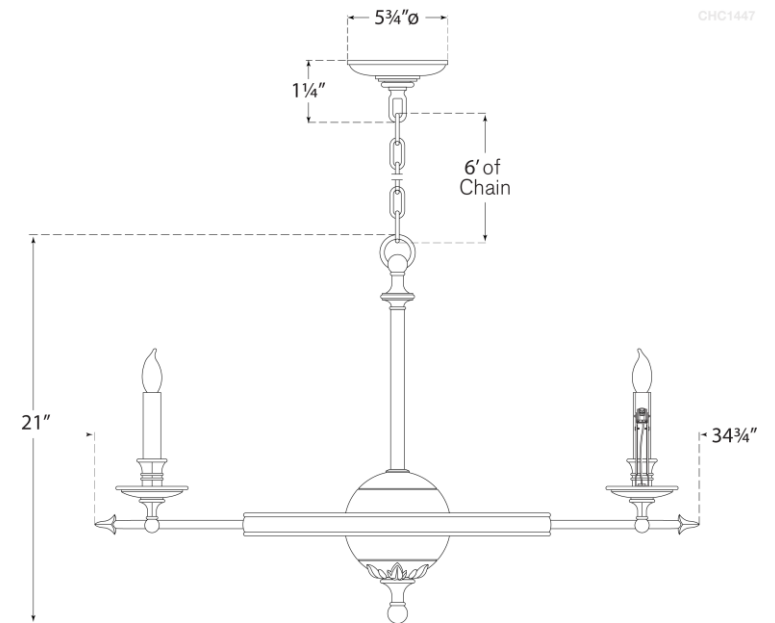

## Leaf and Arrow Large Chandelier

Item # CHC 1447AB

Designer: Chapman & Myers

Height: 21"

Width: 34.75"

Canopy: 5.75" Round

Finishes: AB, BZ, BZ/AB

Socket: 8 - E12 Candelabra

Wattage: 8 - 60 C11

Weight: 27 Pounds

Note: CHS104NP Shade Sold Separately | Use 40 Watt Frosted Type "B" with Clip On Shade

©EFC DESIGNS

CHC1447