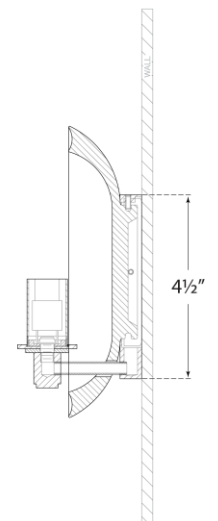

TEAR SHEET

Leeds Small Round Sconce

Item # CS 2605CGD

Designer: Christopher Spitzmiller

Height: 8.25"

Width: 8.25"

Extension: 3.75"

Backplate: 4.5" Round

Finishes: CGD, IVO, OSB, SHG

Socket: E12 Candelabra

Wattage: 40 C11

Weight: 3 Pounds

Note: Reactive Ceramic Glazes Will Vary in Color and Texture

Top View

Front View

Side View