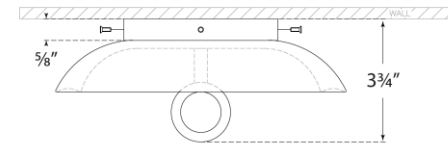

TEAR SHEET

Leeds Small Round Sconce

Item # CS 2605CGD

Designer: Christopher Spitzmiller

Height: 8.25"

Width: 8.25"

Extension: 3.75"

Backplate: 4.5" Round

Finishes: CGD, IVO, OSB, SHG

Socket: E12 Candelabra

Wattage: 40 C11

Weight: 3 Pounds

Note: Reactive Ceramic Glazes Will Vary in Color and Texture

Top View

Front View

Side View