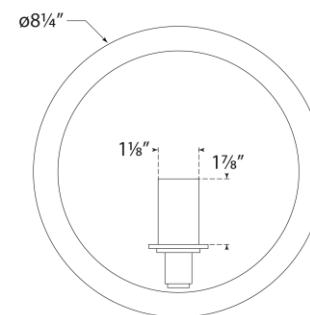

TEAR SHEET

Leeds Small Round Sconce

Item # CS 2605CGD

Designer: Christopher Spitzmiller

Height: 8.25"

Width: 8.25"

Extension: 3.75"

Backplate: 4.5" Round

Finishes: CGD, IVO, OSB, SHG

Socket: E12 Candelabra

Wattage: 40 C11

Weight: 3 Pounds

Note: Reactive Ceramic Glazes Will Vary in Color and Texture

Top View

Front View

Side View