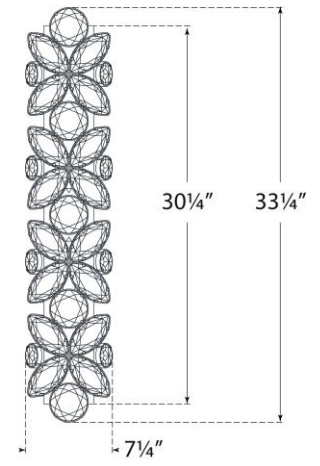

TEAR SHEET

Lloyd 33" Sconce

Item # KS 2019SB-CG

Designer: kate spade new york

Height: 33.25"

Width: 7.25"

Extension: 4"

Backplate: 4" x 30.25" Rectangle

Finishes: PN, SB

Glass Options: ALB, CG

Socket: 4 - E12 Candelabra

Wattage: 4 - 6.5 LED B11

Weight: 17 Pounds

Note: UL Only

Top View

Side View

Front View