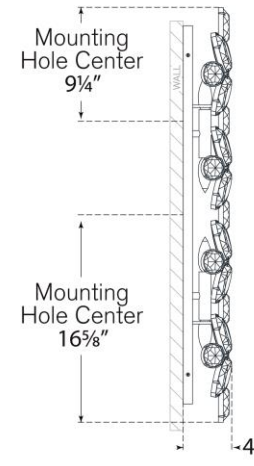

TEAR SHEET

Lloyd 33" Sconce

Item # KS 2019SB-CG

Designer: kate spade new york

Height: 33.25"

Width: 7.25"

Extension: 4"

Backplate: 4" x 30.25" Rectangle

Finishes: PN, SB

Glass Options: ALB, CG

Socket: 4 - E12 Candelabra

Wattage: 4 - 6.5 LED B11

Weight: 17 Pounds

Note: UL Only

Top View

Side View