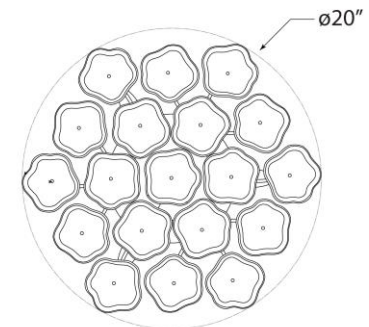

## Leighton Medium Flush Mount

Item # KS 4065SB-CRE

Designer: kate spade new york

Height: 7.5"

Width: 20"

Canopy: 8" Round

Finishes: PN, SB

Glass Options: BLS, CRE

Socket: 3 - E12 Candelabra

Wattage: 3 - 40 B11

Weight: 8 Pounds

Side View

Bottom View