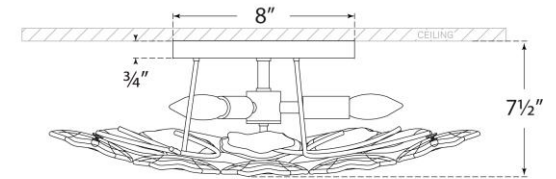

## Leighton Medium Flush Mount

Item # KS 4065SB-CRE

Designer: kate spade new york

Height: 7.5"

Width: 20"

Canopy: 8" Round

Finishes: PN, SB

Glass Options: BLS, CRE

Socket: 3 - E12 Candelabra

Wattage: 3 - 40 B11

Weight: 8 Pounds

Side View

Bottom View