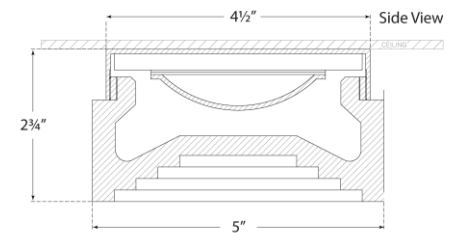

TEAR SHEET

Otto 5" Solitaire Flush Mount

Item # KW 4900BZ-ALB

Designer: Kelly Wearstler

Height: 2.75"

Width: 5"

Canopy: 4.5" Round

Finishes: AB, BZ, PN

Trim Options: ALB

Lightsource: Dedicated LED

Wattage: 12w (1100lm)

Weight: 3 Pounds

Note: Alabaster is a Natural Stone | Variations in Color and Texture are Expected

Bottom View(1:2)