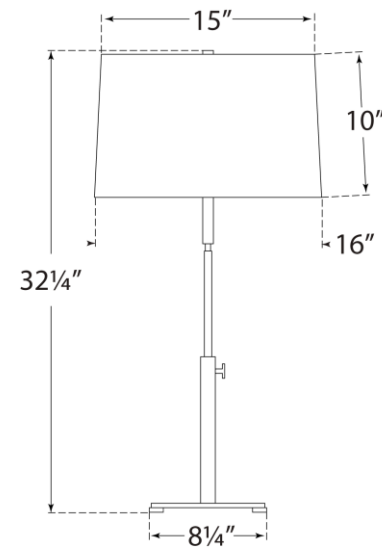

TEAR SHEET

Cadmus Large Adjustable Table Lamp

Item # RB 3110AB-L

Designer: Ray Booth

Height: 26.5" - 32.25"

Width: 16"

Base: 8.25" x 10" Rectangle

Finishes: AB, WI

Shade Treatments: L

Shade Details: 15" x 16" x 10"

Socket: E26 Dimmer

Wattage: 15 LED A19

Weight: 12 Pounds

Side View

Front View