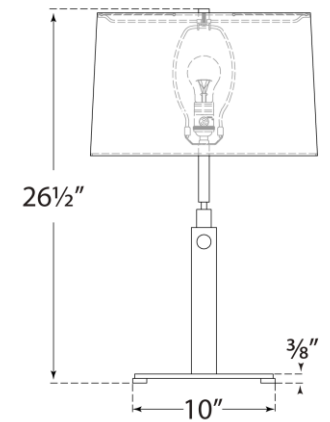

TEAR SHEET

Cadmus Large Adjustable Table Lamp

Item # RB 3110AB-L

Designer: Ray Booth

Height: 26.5" - 32.25"

Width: 16"

Base: 8.25" x 10" Rectangle

Finishes: AB, WI

Shade Treatments: L

Shade Details: 15" x 16" x 10"

Socket: E26 Dimmer

Wattage: 15 LED A19

Weight: 12 Pounds

Side View

Front View