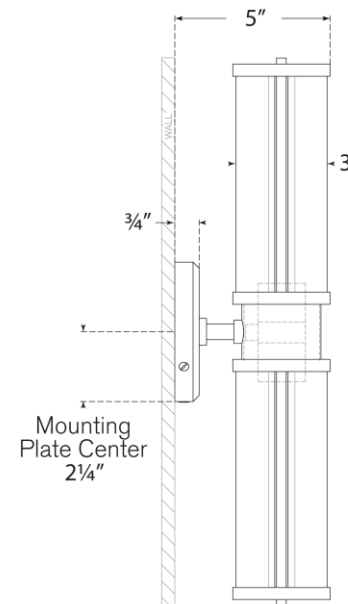

## Lichfield Double Sconce

Item # RL 2093NB

Designer: Ralph Lauren

Height: 17.75"

Width: 4.5"

Extension: 5"

Backplate: 4.5" Round

Finishes: NB, PN

Glass Options: WG

Socket: 2 - E26 Keyless

Wattage: 2 - 40 T10

Weight: 4 Pounds

Side View

Front View