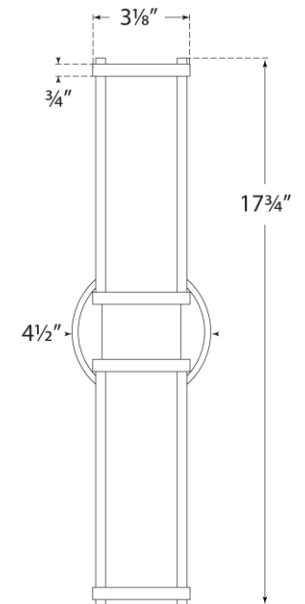

## Lichfield Double Sconce

Item # RL 2093NB

Designer: Ralph Lauren

Height: 17.75"

Width: 4.5"

Extension: 5"

Backplate: 4.5" Round

Finishes: NB, PN

Glass Options: WG

Socket: 2 - E26 Keyless

Wattage: 2 - 40 T10

Weight: 4 Pounds

Side View

Front View