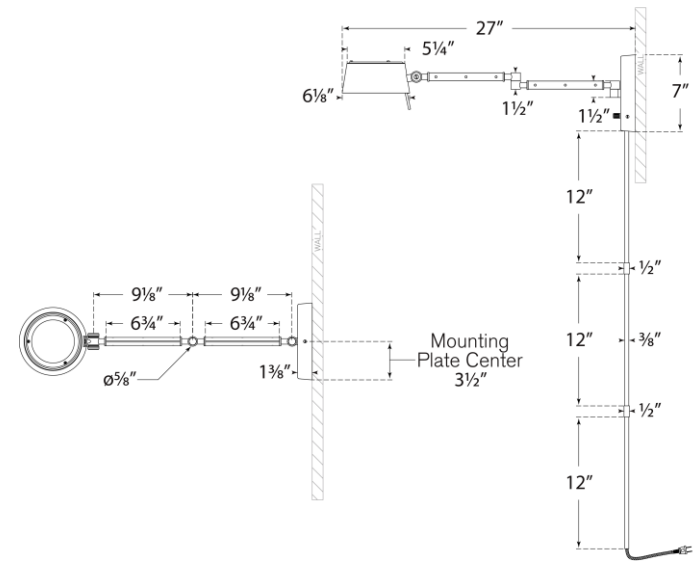

TEAR SHEET

Alaster Articulating Wall Light

Item # RL 2170NB/NRO

Designer: Ralph Lauren

Height: 7"

Width: 7" - 28.25"

Extension: 8.5" - 27"

Backplate: 7" Round

Finishes: NB/NRO, PN/BKE

Shade Treatments: NB, PN

Lightsource: Dedicated LED w/ Dimmer on Backplate

Wattage: 15w (1600lm)

Weight: 9 Pounds

Note: Cord Cover Included

Top View

Side View