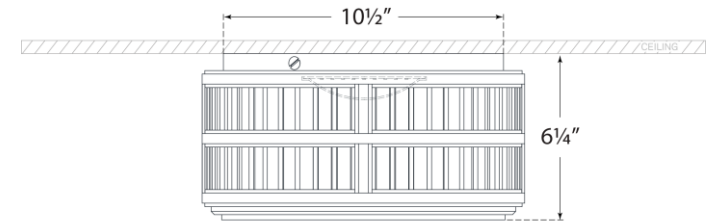

## Perren 12" Flush Mount

Item # RL 4720NB

Designer: Ralph Lauren

Height: 6.25"

Width: 12"

Finishes: BZ, NB, PN

Glass Options: WG

Lightsource: Dedicated LED

Wattage: 18w (1500lm)

Weight: 17 Pounds

Side View

Bottom View