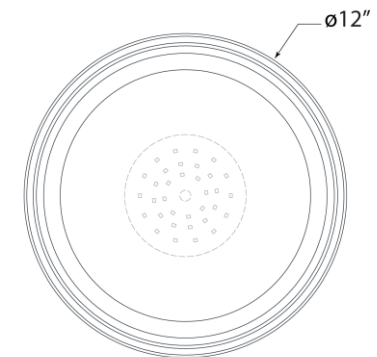

## Perren 12" Flush Mount

Item # RL 4720NB

Designer: Ralph Lauren

Height: 6.25"

Width: 12"

Finishes: BZ, NB, PN

Glass Options: WG

Lightsource: Dedicated LED

Wattage: 18w (1500lm)

Weight: 17 Pounds

Side View

Bottom View