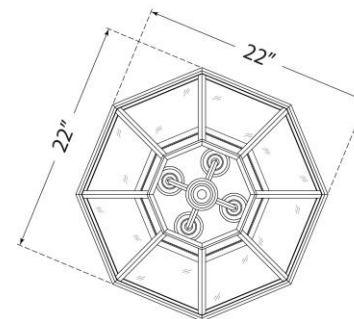

TEAR SHEET

Edmund Medium Lantern

Item # RL 5642NB-CG

Designer: Ralph Lauren

Height: 35"

Width: 23.75"

Canopy: 6.5" Octagon

Finishes: BZ, NB, PN

Glass Options: CG

Socket: 4 - E12 Candelabra

Wattage: 4 - 60 C11

Weight: 65 Pounds

Top View

Front View