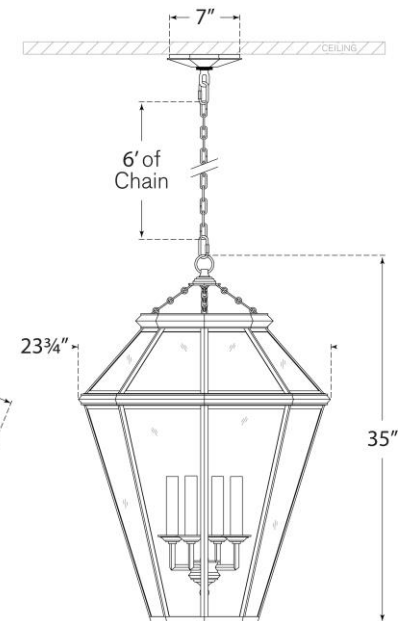

TEAR SHEET

Edmund Medium Lantern

Item # RL 5642NB-CG

Designer: Ralph Lauren

Height: 35"

Width: 23.75"

Canopy: 6.5" Octagon

Finishes: BZ, NB, PN

Glass Options: CG

Socket: 4 - E12 Candelabra

Wattage: 4 - 60 C11

Weight: 65 Pounds

Top View

Front View