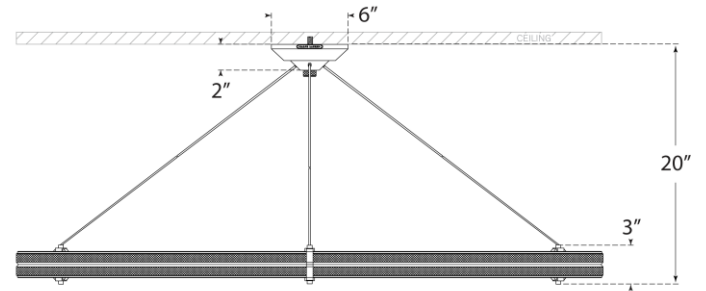

TEAR SHEET

Paxton 48" Ring Chandelier

Item # RL 5673NB

Designer: Ralph Lauren

O/A Height: 20" - 123"

Fixture Height: 3.25"

Width: 48"

Canopy: 6.75" Round

Finishes: BZ, NB, PN

Lightsource: Dedicated LED

Wattage: 95w (7600lm)

Weight: 26 Pounds

Note: Height Not Adjustable After Installation

Front View

Bottom View