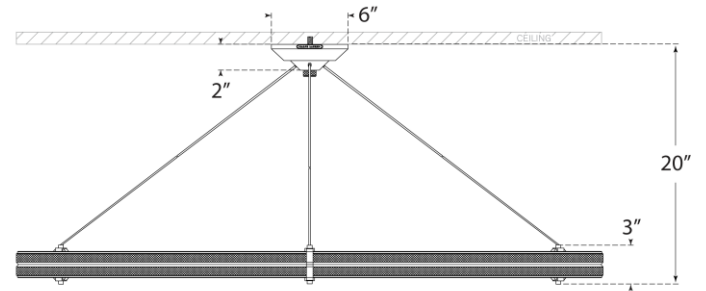

TEAR SHEET

Paxton 48" Ring Chandelier

Item # RL 5673PN

Designer: Ralph Lauren

O/A Height: 20" - 123"

Fixture Height: 3.25"

Width: 48"

Canopy: 6.75" Round

Finishes: BZ, NB, PN

Lightsource: Dedicated LED

Wattage: 95w (7600lm)

Weight: 26 Pounds

Note: Height Not Adjustable After Installation

Front View

Bottom View