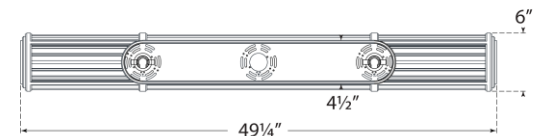

## Perren Large Linear Chandelier

Item # RL 5724BZ

Designer: Ralph Lauren

O/A Height: 41.75"

Fixture Height: 6.5"

Min. Custom Height: 13.75"

Width: 49.25" x 6"

Canopy: 4.5" x 28.5" Oval

Finishes: BZ, NB, PN

Lightsource: Dedicated LED

Wattage: 50w (4000lm)

Weight: 48 Pounds

Note: Custom Height Available

Side View

Top View