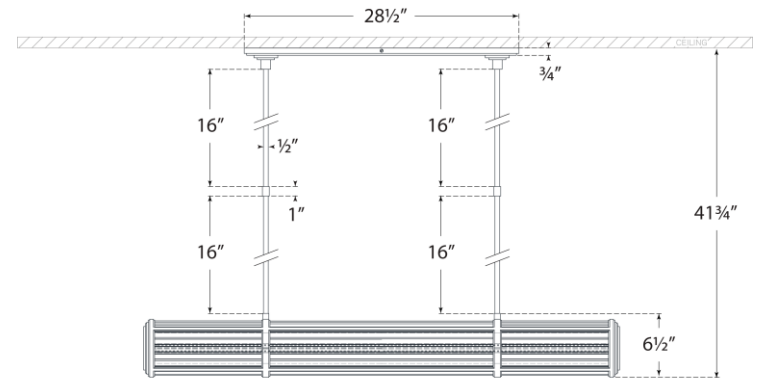

## Perren Large Linear Chandelier

Item # RL 5724BZ

Designer: Ralph Lauren

O/A Height: 41.75"

Fixture Height: 6.5"

Min. Custom Height: 13.75"

Width: 49.25" x 6"

Canopy: 4.5" x 28.5" Oval

Finishes: BZ, NB, PN

Lightsource: Dedicated LED

Wattage: 50w (4000lm)

Weight: 48 Pounds

Note: Custom Height Available

Side View

Top View