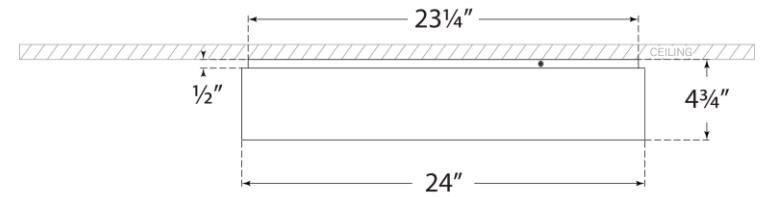

## Shaw Extra Large Flush Mount

Item # S 4044WHT

Designer: Visual Comfort

Height: 4.75"

Width: 24"

Canopy: 23.25" Round

Finishes: BLK, BSL, G, WHT

Glass Options: WG

Lightsource: Dedicated LED

Wattage: 60w (7200lm)

Weight: 25 Pounds

Front View

Top View