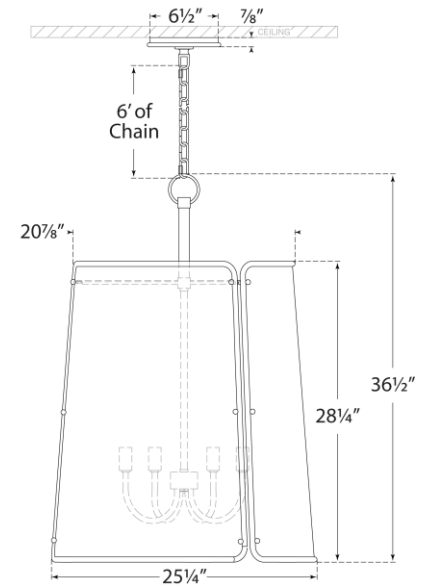

TEAR SHEET

Hastings Large Pendant

Item # S 5646PN-WHT

Designer: Carrier and Company

Height: 36.5"

Width: 25.25"

Canopy: 6.5" Round

Finishes: HAB, PN

Shade Treatments: BLK, WHT

Socket: 6 - E12 Candelabra

Wattage: 6 - 60 B11

Weight: 26 Pounds

Note: Shade can be Installed Inverted

Bottom View

Front View