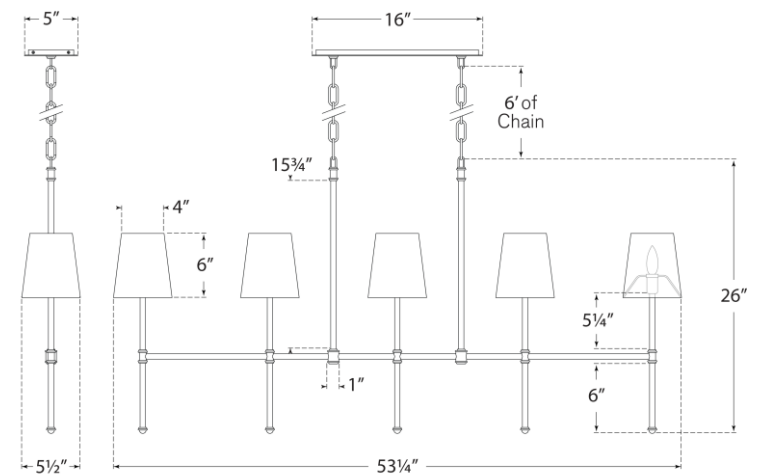

TEAR SHEET

Camille Medium Linear Chandelier

Item # SK 5055BZ-L

Designer: Suzanne Kasler

Height: 26"

Width: 53.25"

Canopy: 5" x 16" Rectangle

Finishes: BZ, HAB, PN

Shade Treatments: L, NP

Shade Details: 4" x 5.5" x 6"

Socket: 5 - E12 Candelabra

Wattage: 5 - 40 B11

Weight: 17 Pounds

Side View