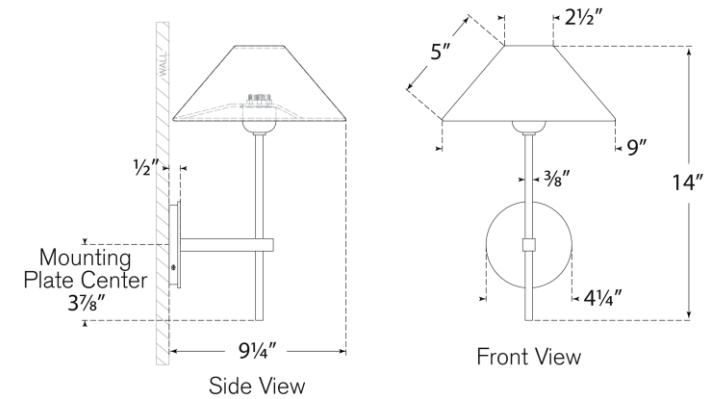

TEAR SHEET

Hackney Single Sconce

Item # SP 2022BZ-L

Designer: J. Randall Powers

Height: 14"

Width: 9"

Extension: 9.25"

Backplate: 4" Round

Finishes: AN, BZ, HAB, PN

Shade Treatments: L

Shade Details: 2.5" x 9" X 5"

Socket: E12 Candelabra

Wattage: 40 B11

Weight: 3 Pounds

Note: Requires Smaller Outlet Box

Top View

Side View

Front View