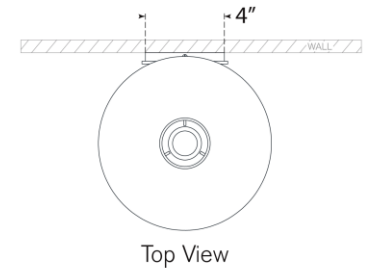

TEAR SHEET

Hackney Single Sconce

Item # SP 2022BZ-L

Designer: J. Randall Powers

Height: 14"

Width: 9"

Extension: 9.25"

Backplate: 4" Round

Finishes: AN, BZ, HAB, PN

Shade Treatments: L

Shade Details: 2.5" x 9" X 5"

Socket: E12 Candelabra

Wattage: 40 B11

Weight: 3 Pounds

Note: Requires Smaller Outlet Box

Top View

Side View

Front View