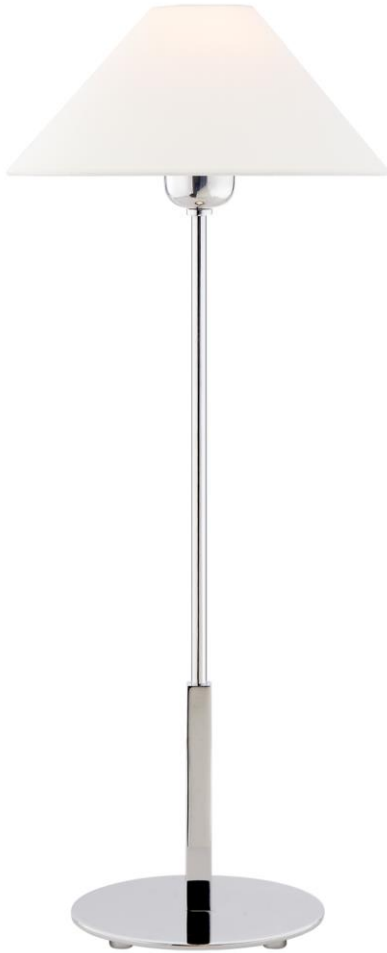

TEAR SHEET

Hackney Table Lamp

Item # SP 3022PN-L

Designer: J. Randall Powers

Height: 23"

Width: 11.75"

Base: 6" Round

Finishes: BZ, HAB, PN

Shade Treatments: L

Shade Details: 3" x 11.75" x 7"

Socket: E26 Keyless w/ Line Switch

Wattage: 40 B11

Weight: 5 Pounds