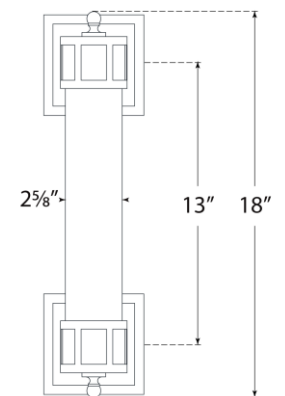

TEAR SHEET

Openwork Medium Sconce

Item # SS 2013PN-FG

Designer: Visual Comfort

Height: 18"

Width: 4.75"

Extension: 5.25"

Backplate: 4.75" Square

Finishes: BZ, HAB, PN

Glass Options: FG

Socket: 2 - E26 Keyless

Wattage: 2 - 60 T10

Weight: 6 Pounds

Top View

Side View

Front View