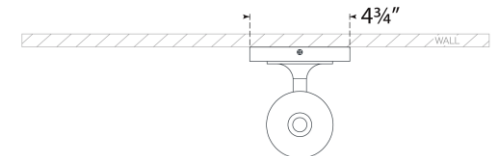

TEAR SHEET

Openwork Medium Sconce

Item # SS 2013PN-FG

Designer: Visual Comfort

Height: 18"

Width: 4.75"

Extension: 5.25"

Backplate: 4.75" Square

Finishes: BZ, HAB, PN

Glass Options: FG

Socket: 2 - E26 Keyless

Wattage: 2 - 60 T10

Weight: 6 Pounds

Top View

Side View

Front View