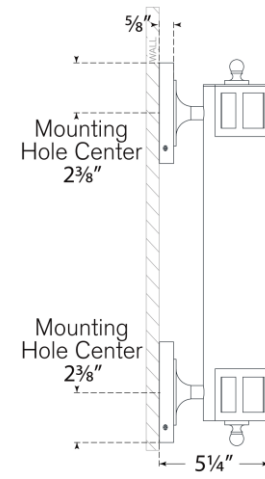

TEAR SHEET

Openwork Medium Sconce

Item # SS 2013PN-FG

Designer: Visual Comfort

Height: 18"

Width: 4.75"

Extension: 5.25"

Backplate: 4.75" Square

Finishes: BZ, HAB, PN

Glass Options: FG

Socket: 2 - E26 Keyless

Wattage: 2 - 60 T10

Weight: 6 Pounds

Top View

Side View

Front View