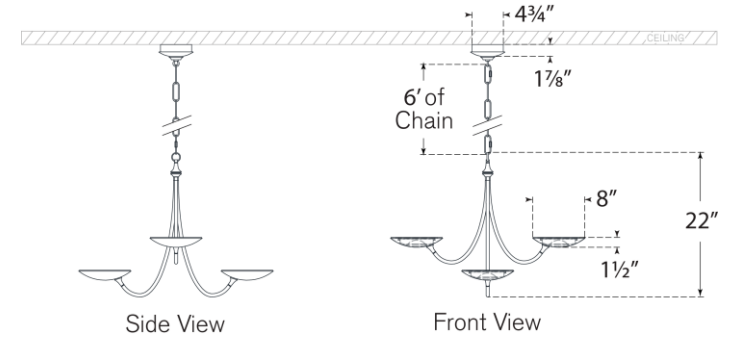

TEAR SHEET

Keira Medium Chandelier

Item # TOB 5780BZ/HAB

Designer: Thomas O'Brien

Height: 22"

Width: 29.75"

Canopy: 4.75" Round

Finishes: BZ/HAB, HAB, PN, WHT/HAB

Lightsource: Dedicated LED

Wattage: 23w (1750lm)

Weight: 14 Pounds

Side View

Front View

Top View